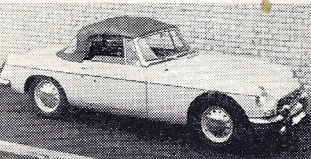

1969 MORGAN +4 sports 4-seater in Navy blue with black trim and side screens. Radio, wire wheels, luggage rack. £1,299

1969 PIPER GT f.h. coupe in white, black interior. 1500 cc. engine, radio. Beautiful car. £1,049

1967 PORSCHE 912 coupe in brilliant red with black interior. Radio very fast sports coupe.....£1,799

1968 RELIANT Scimitar 2.5 sports in Navy blue, black trim. Fitted radio. £899

1970 RELIANT Scimitar 3-litre finished in Sand with black trim. Radio, overdrive, h.r.w. Sunshine roof. £1,699

AS RELIANT DISTRIBUTORS WE HAVE A STOCK OF G.T.E.'S FOR EARLIEST DELIVERY.

1965 SUNBEAM Alpine Automatic f.h. coupe in blue, radio.....£479

1967 SUNBEAM Alpine in white with hard top, black interior. Radio. Wire wheels, overdrive. £749

1968 SUNBEAM Alpine sports in blue with black interior and hood. Fitted overdrive. £849

1965 SUNBEAM Tiger sports coupe in red with black interior. Hard top, radio. V8 engine.....£599

1966 TRIUMPH Spitfire in white, detachable hard top, wire wheels. Radio, very attractive car. £499

1967 TRIUMPH Spitfire in forest green, black interior and hood. Hard top. Ideal first sports car. £599

1968 TRIUMPH Spitfire in red with black trim, detachable hard top, radio, wire wheels, one owner.....£639

1969 TRIUMPH Spitfire in blue with black hood, wire wheels. Fine example.....£799

1970 TRIUMPH Spitfire in white, black interior. Overdrive, radio. One owner. Genuine mileage £849

1967 TRIUMPH GT6 in Green with black trim, wire wheels, radio. Overdrive, one owner, 32,000 recorded miles.....£699

1968 TRIUMPH GT6, Mk. II in Jasmine with black interior. Overdrive, wire wheels, radio. £849

1966 TRIUMPH TR4A in white, radio. Fitted overdrive and w/w. Similar in red. £699

1969 TRIUMPH TR6 roadster in B.R.G. black interior, radio. Wire wheels. £1,299

1969 TRIUMPH TR6 sports in white, black interior. Fitted overdrive and wire wheels, radio. £1,349

FITZROY HOUSE

NEW B.M.W.'s.
2000 Automatic. Granada red.
2500 Manual. Agare green.
2800 Automatic. p.a.s. Atlantic blue.

1970 1800 coupe, red, black trim. £1,595

1970 1600 coupe, red, black trim. 5,000 miles. £1,495

1969 2002 coupe, red, black trim, radio £1,445
1968 2002 coupe, sand, tan trim. £1,295

ROLLS ROYCE
1964 Silver Cloud III. Mulliner-Park Ward 2-door saloon. Shell grey, dawn blue. £4,995

ASTON MARTIN
1969 DB5 Vantage, Manual, p.a.s. Webasto roof. Radio, h.r.w. Burnt almond with white gold hide interior. £3,995

1969 DB6 Automatic. Coolaire refrigeration. p.a.s., radio, certified 10,000 miles. Silver birch, black hide interior. £3,795

1969 DB6 Manual, p.a.s., radio, h.r.w. Platinum white, red hide interior. £3,595

1967 DB6 Manual, radio, slot stereo one owner. Silver birch, blue hide trim. £2,695

JAGUAR
1970 XJ6 4.2 Automatic, brown, tan interior. £2,595

1970 'E' type f.h. coupe, radio, chrome wire wheels, white, black trim. £2,295

1969 'E' type d.h. coupe, radio, chrome wire wheels, white, with hard top. £1,995

TRIUMPH
1971 Stag, Manual. Sienna brown, delivery mileage £2,695

1971 Stag, Automatic. Hard top, h.r.w. Laurel, black trim.....£2,695

MERCEDES BENZ
1962 300 SL roadster. Green, red hide trim.....£2,495

1967 250 SE saloon, Automatic, p.a.s. Dark green.....£2,195

PORSCHE
1970 911E, electric roof, radio, electric windows. Signal orange. £3,995