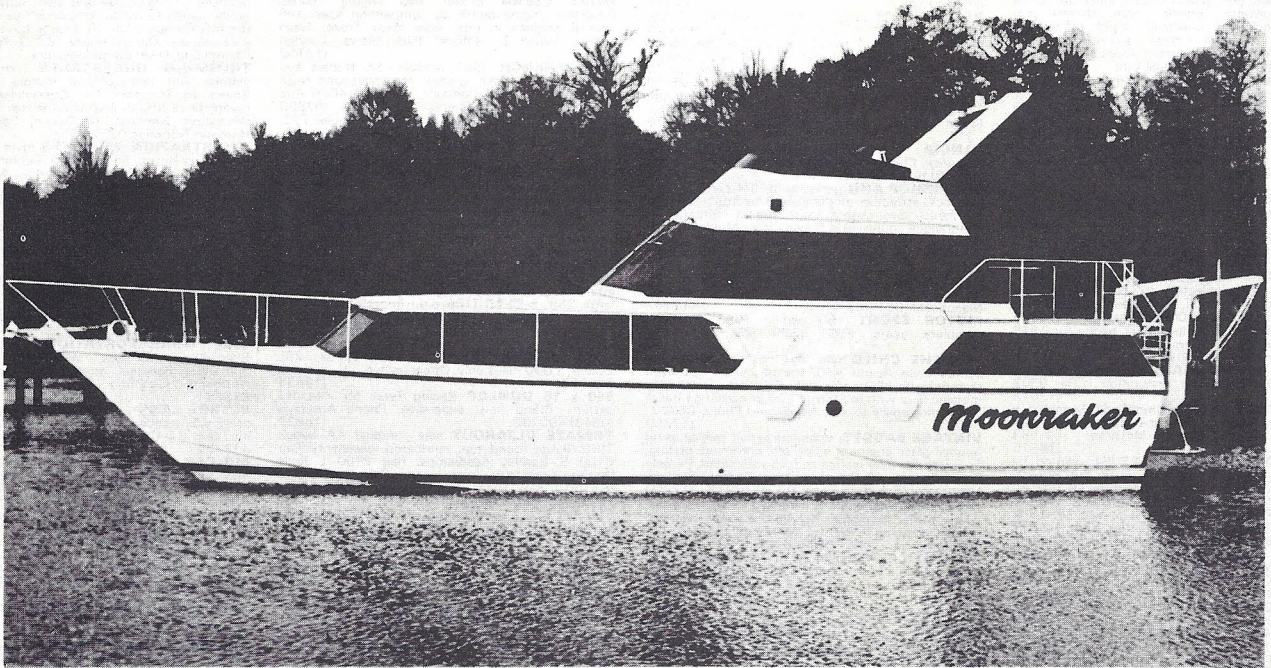

THIS IS YOUR LIFE PART 2...

Prices from £45,000

Your business is running well, your plans for succession and eventual retirement are almost complete, now you want to start taking more time off, to leave them to it, see how they cope, find a new involvement, how better than by buying a Moonraker Motor Yacht?

The Moonraker F/350 'Soft Rider' sleeps up to 7 with a large saloon, comprehensive catering facilities and 2 separate shower/W.C. cabins.

No special licences are required to operate and drive your own luxury motor yacht, just common sense and a short familiarisation.

Make new friends, see more of your family, discover a whole new world afloat. This is your life part 2....., make the most of it with Moonraker.

5-year marine mortgages available for approved applicants.