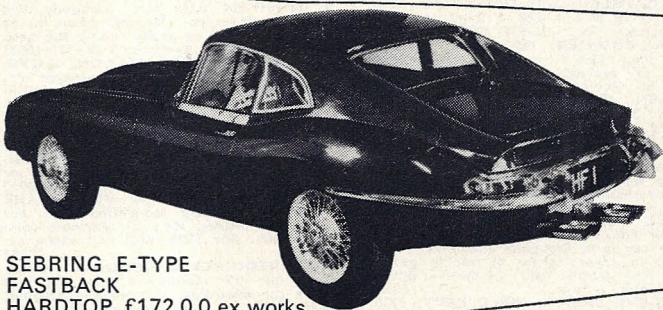

SEBRING M.G.-B
DETACHABLE FASTBACK
HARDTOP £74.0.0 ex works

SEBRING E-TYPE
FASTBACK
HARDTOP £172.0.0 ex works