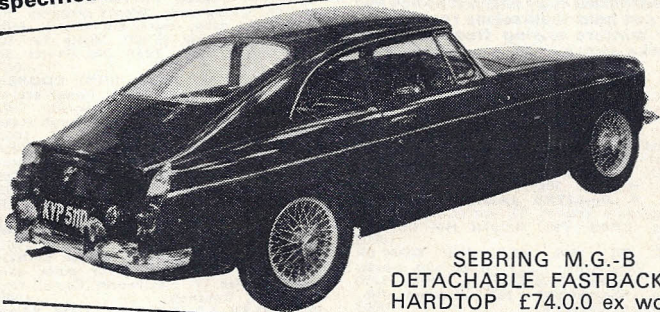

This IS the SEBRING RANGE by Williams + Pritchard

SEBRING G.T. SERIES II — an exciting range of beautifully styled hardtops and bonnets, finished to the highest specifications in manufacturer's standard colours.